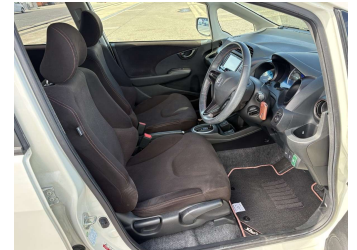

# 2014 Honda Fit HYBRID L PKG

Purchase Price

**\$13,990**

Includes GST  
Excludes on-road costs of \$550

Finance may be available on this vehicle. Ask one of our friendly staff for more information.

Gain peace of mind with Mechanical Breakdown Insurance. **Ask us how.**

## Top features

» ESC

Body Style

**Hatchback**

Odometer

**85,225 km**

Engine

**1500 cc, Hybrid**