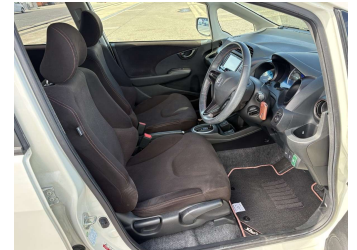

2014 Honda Fit HYBRID L PKG

Purchase Price

\$13,990

Includes GST
Excludes on-road costs of \$550

Finance may be available on this vehicle. Ask one of our friendly staff for more information.

Gain peace of mind with Mechanical Breakdown Insurance. **Ask us how.**

Top features

» ESC

Body Style

Hatchback

Odometer

85,225 km

Engine

1500 cc, Hybrid