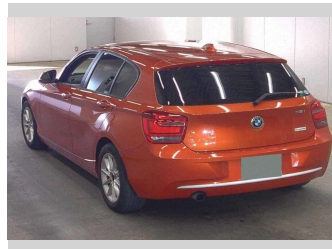

2014 BMW 116I STYLE

Purchase Price **\$14,990**

Includes GST
Excludes on-road costs of \$550

Finance may be available on this vehicle. Ask one of our friendly staff for more information.

Gain peace of mind with Mechanical Breakdown Insurance. **Ask us how.**

Top features

- » Central Locking
- » Factory Alloy Wheels
- » Rear Wiper
- » Remote Lock

Body Style
5 door, Hatchback

Odometer
46,265 km

Engine
1600 cc

Fuel Type
Petrol

Transmission
Automatic, Rear Wheel

Wheels
-