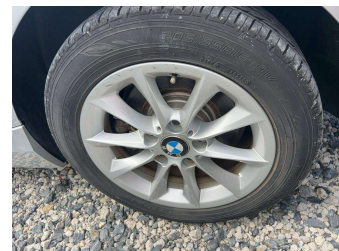

2015 BMW 1 Series 116i STYLE

Purchase Price **\$14,990**

Includes GST
Excludes on-road costs of \$550

Finance may be available on this vehicle. Ask one of our friendly staff for more information.

Gain peace of mind with Mechanical Breakdown Insurance. **Ask us how.**

Top features

None Listed

Body Style
5 door, Hatchback

Odometer
43,111 km

Engine
1600 cc, Internal Combustion

Fuel Type
Petrol

Transmission
Automatic, Rear Wheel

Wheels
-