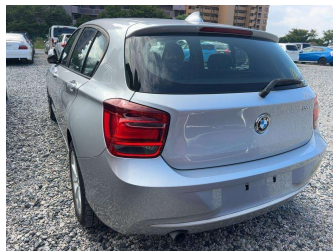

2015 BMW 1 Series 116i STYLE

Purchase Price **\$14,990**

Includes GST
Excludes on-road costs of \$550

Finance may be available on this vehicle. Ask one of our friendly staff for more information.

Gain peace of mind with Mechanical Breakdown Insurance. **Ask us how.**

Top features

None Listed

Body Style
5 door, Hatchback

Odometer
43,111 km

Engine
1600 cc, Internal Combustion

Fuel Type
Petrol

Transmission
Automatic, Rear Wheel

Wheels
-