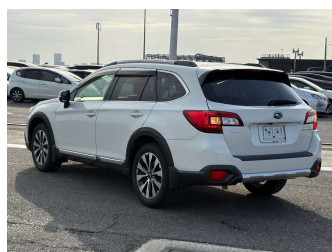

2016 Subaru Outback LIMITED

Purchase Price **\$23,990**

Includes GST
Excludes on-road costs of \$550

Finance may be available on this vehicle. Ask one of our friendly staff for more information.

Gain peace of mind with Mechanical Breakdown Insurance. **Ask us how.**

Top features

» ESC

Body Style
Station Wagon

Odometer
84,176 km

Engine
2500 cc, Internal Combustion

Fuel Type
Petrol

Transmission
Automatic

Wheels
-