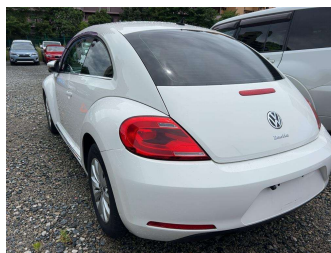

# 2013 VW Beetle Design

**Purchase Price**

**\$11,990**

Includes GST  
Excludes on-road costs of \$550

Finance may be available on this vehicle. Ask one of our friendly staff for more information.

Gain peace of mind with Mechanical Breakdown Insurance. **Ask us how.**

**Top features**

None Listed

Body Style  
**3 door, Hatchback**

Odometer  
**102,640 km**

Engine  
**1200 cc, Internal Combustion**

Fuel Type  
**Petrol**

Transmission  
**Automatic**

Wheels  
-