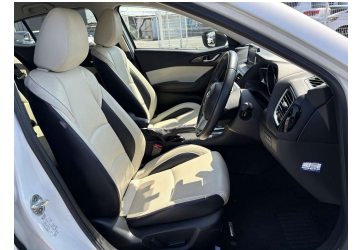

# 2014 Mazda Axela HYBRID S L

**Purchase Price** **\$16,990**

Includes GST  
Excludes on-road costs of \$550

Finance may be available on this vehicle. Ask one of our friendly staff for more information.

Gain peace of mind with Mechanical Breakdown Insurance. **Ask us how.**

**Top features**

» ESC

Body Style  
**Sedan**

Odometer  
**66,828 km**

Engine  
**2000 cc, Hybrid**

Fuel Type  
**Electricity**

Transmission  
**Automatic**

Wheels  
-