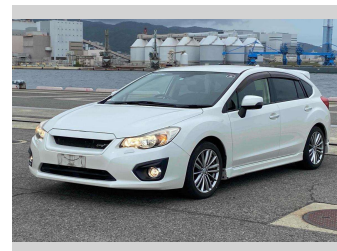

2014 Subaru Impreza Sport 2.0i-S LIMITED

Purchase Price

\$11,990

Includes GST
Excludes on-road costs of \$550

Finance may be available on this vehicle. Ask one of our friendly staff for more information.

Gain peace of mind with Mechanical Breakdown Insurance. **Ask us how.**

Top features

- » Air Con
- » Auto Lights
- » CD Player
- » ESC
- » Paddle Shift
- » Smart Key

Body Style

5 door, Hatchback

Odometer

134,728 km

Engine

2000 cc, Internal Combustion

Fuel Type

Petrol

Transmission

Automatic, 4WD

Wheels

-

VIN

7AT0GF09X24075546