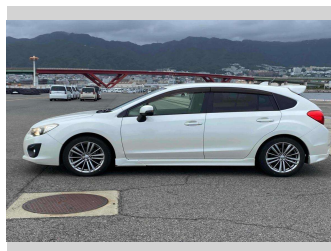

2014 Subaru Impreza Sport 2.0i-S LIMITED

Purchase Price

\$11,990

Includes GST
Excludes on-road costs of \$550

Finance may be available on this vehicle. Ask one of our friendly staff for more information.

Gain peace of mind with Mechanical Breakdown Insurance. **Ask us how.**

Top features

- » Air Con
- » Auto Lights
- » CD Player
- » ESC
- » Paddle Shift
- » Smart Key

Body Style

5 door, Hatchback

Odometer

134,728 km

Engine

2000 cc, Internal Combustion