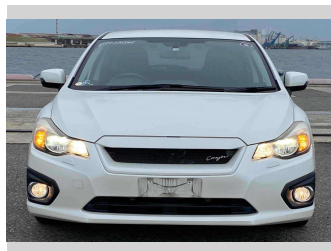

2014 Subaru Impreza Sport 2.0i-S LIMITED

Purchase Price

\$11,990

Includes GST
Excludes on-road costs of \$550

Finance may be available on this vehicle. Ask one of our friendly staff for more information.

Gain peace of mind with Mechanical Breakdown Insurance. **Ask us how.**

Top features

- » Air Con
- » Auto Lights
- » CD Player
- » ESC
- » Paddle Shift
- » Smart Key

Body Style

5 door, Hatchback

Odometer

134,728 km

Engine

2000 cc, Internal Combustion

Fuel Type

Petrol

Transmission

Automatic, 4WD

Wheels

-

VIN

7AT0GF09X24075546