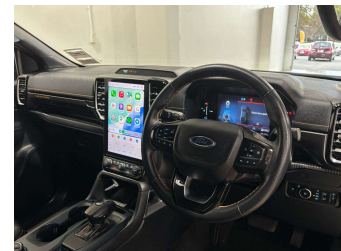

2022 Ford Ranger WILDTRAK

Purchase Price **$63,990**
Includes GST, Registration & Licensing

Finance may be available on this vehicle. Ask one of our friendly staff for more information.

Gain peace of mind with Mechanical Breakdown Insurance. **Ask us how.**

Top features
None Listed

Body Style
Ute

Odometer
35,225 km

Engine
3000 cc, Internal Combustion

Fuel Type
Diesel

Transmission
Automatic

Wheels
-

VIN
MPBCMFF70NX435650

Interior
Black, Leather

Safety

Based on 2022 ANCAP rating for 22+ models

Reg No.
PNP691

Ext Colour
Grey

History
-

Seats
-

CO2 Emissions
★ ★ ☆ ☆ ☆ ☆
254 grams/km

Energy Economy
★ ★ ☆ ☆ ☆ ☆
Annual fuel cost of $3,750
9.6L per 100km

Cost per year is an estimate based on diesel price of $2.00 per litre and an average distance of 14000 km. Includes Road User Charges (RUC). Emissions and Energy Economy figures standardised to 3P WLTP.

Stock ID: 5772