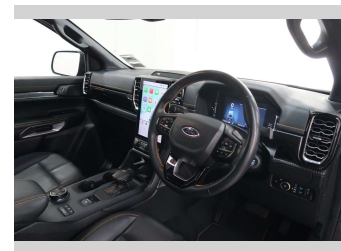

2022 Ford Ranger WILDTRAK

Purchase Price

$63,990

Includes GST, Registration & Licensing

Finance may be available on this vehicle. Ask one of our friendly staff for more information.

Gain peace of mind with Mechanical Breakdown Insurance. **Ask us how.**

Top features

None Listed

Body Style

Ute

Odometer

34,100 km

Engine

3000 cc, Internal Combustion

Fuel Type

Diesel

Transmission

Automatic

Wheels

-

VIN

MPBCMFF70NX435650

Interior

Black, Leather

Safety

Based on 2022 ANCAP rating for 22+ models

Reg No.

PNP691

Ext Colour

Grey

History

-

Seats

-

CO2 Emissions

★ ★ ☆ ☆ ☆ ☆

254 grams/km

Energy Economy

★ ★ ☆ ☆ ☆ ☆

**Annual fuel cost of $3,750
9.6L per 100km**

Cost per year is an estimate based on diesel price of $2.00 per litre and an average distance of 14000 km. Includes Road User Charges (RUC). Emissions and Energy Economy figures standardised to 3P WLTP.

Stock ID: 5772

Paul Kelly Motor Company | Phone 03 377 8500 | Email sales@paulkelly.co.nz
30 Moorhouse Avenue, Addington, Christchurch 8011
www.paulkelly.co.nz