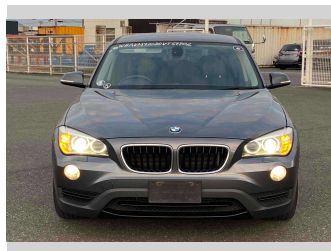

2014 BMW X1 X Drive 20i Sport

Purchase Price

\$15,990

Includes GST
Excludes on-road costs of \$550

Finance may be available on this vehicle. Ask one of our friendly staff for more information.

Gain peace of mind with Mechanical Breakdown Insurance. **Ask us how.**

Top features

- » Air Con
- » CD Player
- » ESC
- » Radio
- » Smart Key

Body Style

5 door, SUV / 4x4

Odometer

79,981 km

Engine

2000 cc, Internal Combustion

Fuel Type

Petrol

Transmission

Automatic, 4WD

Wheels

-

VIN

WBAVM92080VT59902