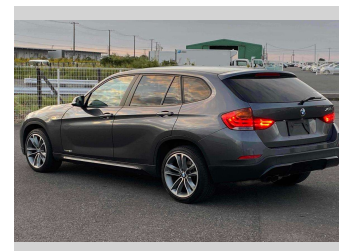

2014 BMW X1 X Drive 20i Sport

Purchase Price

\$15,990

Includes GST
Excludes on-road costs of \$550

Finance may be available on this vehicle. Ask one of our friendly staff for more information.

Gain peace of mind with Mechanical Breakdown Insurance. **Ask us how.**

Top features

- » Air Con
- » CD Player
- » ESC
- » Radio
- » Smart Key

Body Style

5 door, SUV / 4x4

Odometer

79,981 km

Engine

2000 cc, Internal Combustion