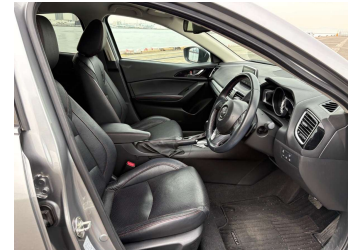

2014 Mazda Axela 20S LEATHE

Purchase Price **\$18,990**

Includes GST
Excludes on-road costs of \$550

Finance may be available on this vehicle. Ask one of our friendly staff for more information.

Gain peace of mind with Mechanical Breakdown Insurance. **Ask us how.**

Top features

- » ESC

Body Style
Hatchback

Odometer
48,117 km

Engine
2000 cc, Internal Combustion

Fuel Type
Petrol

Transmission
Automatic

Wheels
-