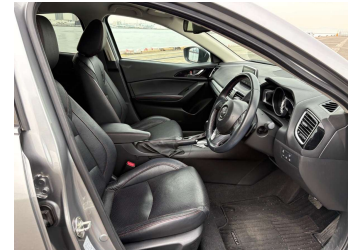

# 2014 Mazda Axela 20S LEATHE

**Purchase Price** **\$18,990**

Includes GST  
Excludes on-road costs of \$550

Finance may be available on this vehicle. Ask one of our friendly staff for more information.

Gain peace of mind with Mechanical Breakdown Insurance. **Ask us how.**

**Top features**

» ESC

Body Style  
**Hatchback**

Odometer  
**48,117 km**

Engine  
**2000 cc, Internal Combustion**

Fuel Type  
**Petrol**

Transmission  
**Automatic**

Wheels  
-

VIN  
-

Interior  
**Black, Leather**

Safety  
-

Reg No.  
-

Ext Colour  
**Silver**

History  
-

Seats  
-

CO2 Emissions  
-