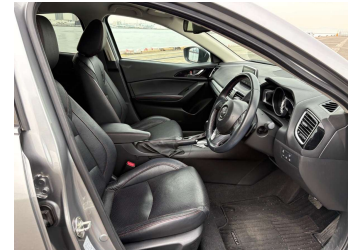

2014 Mazda Axela 20S LEATHE

Purchase Price

\$18,990

Includes GST
Excludes on-road costs of \$550

Finance may be available on this vehicle. Ask one of our friendly staff for more information.

Gain peace of mind with Mechanical Breakdown Insurance. **Ask us how.**