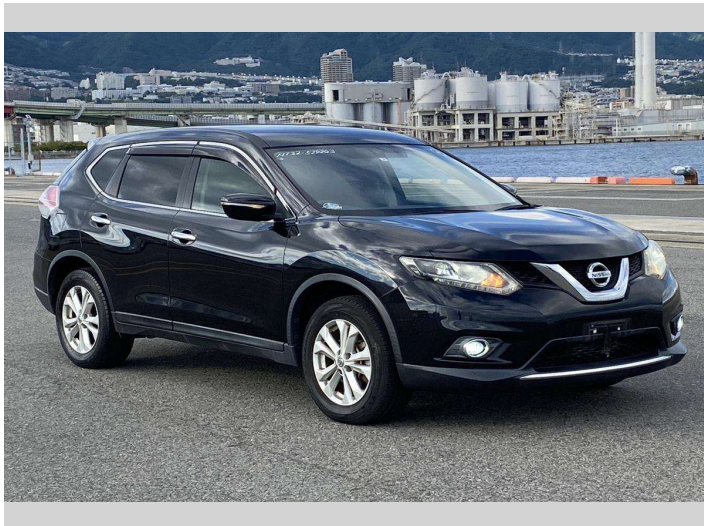

2015 Nissan X-TRAIL 4WD 7SEAT

Purchase Price **\$22,990**

Includes GST
Excludes on-road costs of \$550

Finance may be available on this vehicle. Ask one of our friendly staff for more information.

Gain peace of mind with Mechanical Breakdown Insurance. **Ask us how.**

- Top features**
- » Air Con
 - » Auto Lights
 - » CD Player
 - » ESC
 - » Heated Seats
 - » Smart Key

Body Style
5 door, SUV / 4x4

Odometer
34,651 km

Engine
2000 cc, Internal Combustion

Fuel Type
Petrol

Transmission
Automatic, 4WD