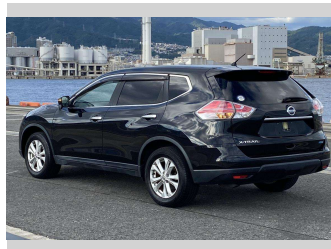

2015 Nissan X-TRAIL 4WD 7SEAT

Purchase Price **\$22,990**

Includes GST
Excludes on-road costs of \$550

Finance may be available on this vehicle. Ask one of our friendly staff for more information.

Gain peace of mind with Mechanical Breakdown Insurance. **Ask us how.**

- Top features**
- » Air Con
 - » Auto Lights
 - » CD Player
 - » ESC
 - » Heated Seats
 - » Smart Key

Body Style
5 door, SUV / 4x4

Odometer
34,651 km

Engine
2000 cc, Internal Combustion

Fuel Type
Petrol

Transmission
Automatic, 4WD