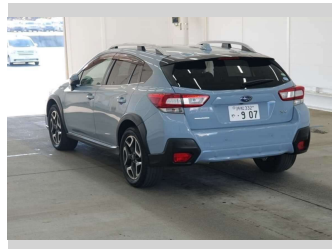

2017 Subaru XV 2.0I-S EYESIGHT 4WD

Purchase Price **\$22,990**

Includes GST
Excludes on-road costs of \$550

Finance may be available on this vehicle. Ask one of our friendly staff for more information.

Gain peace of mind with Mechanical Breakdown Insurance. **Ask us how.**

Top features

» ESC

Body Style
SUV

Odometer
88,694 km

Engine
2000 cc, Internal Combustion

Fuel Type
Petrol

Transmission
Automatic

Wheels
-