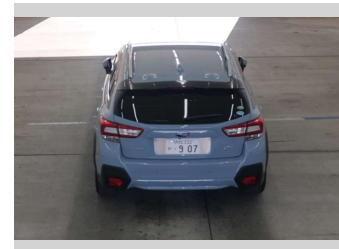

2017 Subaru XV 2.0I-S EYESIGHT 4WD

Purchase Price **\$22,990**

Includes GST
Excludes on-road costs of \$550

Finance may be available on this vehicle. Ask one of our friendly staff for more information.

Gain peace of mind with Mechanical Breakdown Insurance. **Ask us how.**

Top features

» ESC

Body Style
SUV

Odometer
88,694 km

Engine
2000 cc, Internal Combustion

Fuel Type
Petrol

Transmission
Automatic

Wheels
-