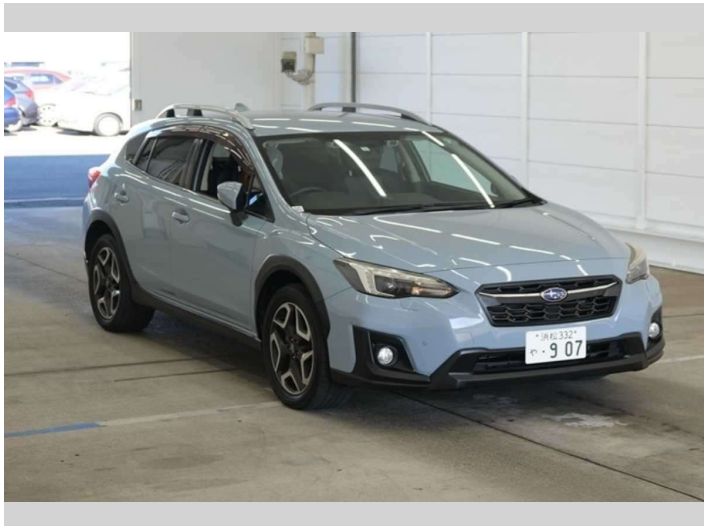

2017 Subaru XV 2.0I-S EYESIGHT 4WD

Purchase Price **\$22,990**

Includes GST
Excludes on-road costs of \$550

Finance may be available on this vehicle. Ask one of our friendly staff for more information.

Gain peace of mind with Mechanical Breakdown Insurance. **Ask us how.**

Top features

» ESC

Body Style
SUV

Odometer
88,694 km

Engine
2000 cc, Internal Combustion

Fuel Type
Petrol

Transmission
Automatic

Wheels
-

VIN
-

Interior
-

Safety
-

Reg No.
-

Ext Colour
Blue

History
-

Seats
-

CO2 Emissions
-