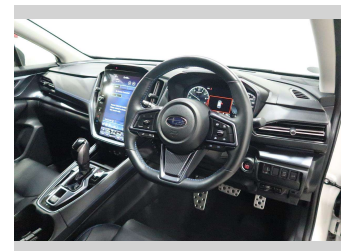

2023 Subaru Levorg