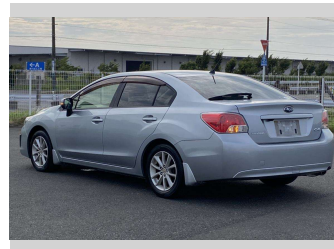

# 2014 Subaru IMPREZA G4 2.0i 4WD Eyesight

**Purchase Price** **\$11,990**  
Includes GST  
Excludes on-road costs of \$550

Finance may be available on this vehicle. Ask one of our friendly staff for more information.

Odometer  
**73,675 km**

Engine  
**2000 cc, Internal Combustion**

Fuel Type  
**Petrol**

Transmission  
**Automatic, 4WD**

Wheels  
-

VIN  
-

Interior  
**Black**

Safety  
-