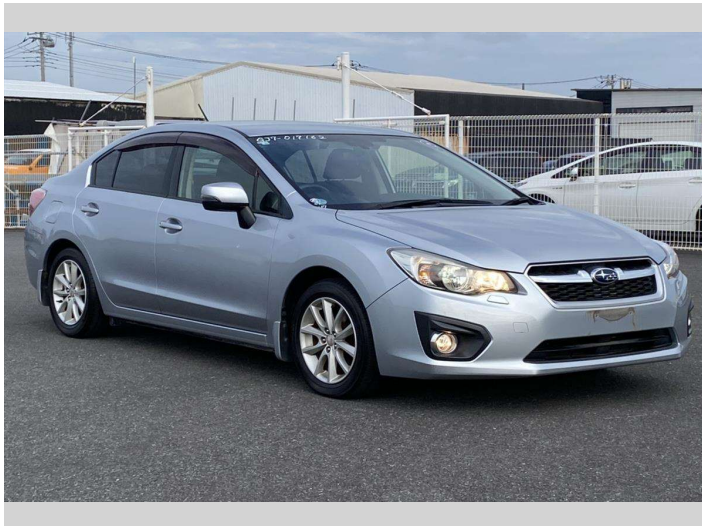

# 2014 Subaru IMPREZA G4 2.0i 4WD Eyesight

**Purchase Price** **\$11,990**  
Includes GST  
Excludes on-road costs of \$550

Finance may be available on this vehicle. Ask one of our friendly staff for more information.

Gain peace of mind with Mechanical Breakdown Insurance. **Ask us how.**

**Top features**

- » Air Con
- » Auto Lights
- » CD Player
- » ESC
- » Paddle Shift
- » Radio
- » Smart Key

Body Style  
**4 door, Sedan**

Odometer  
**73,675 km**

Engine  
**2000 cc, Internal Combustion**

Fuel Type  
**Petrol**

Transmission  
**Automatic, 4WD**

Wheels  
-

VIN  
-

Interior  
**Black**

Safety  
-