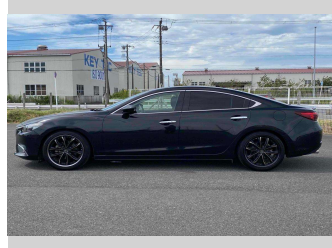

# 2015 Mazda Atenza 25S L-pkg

**Purchase Price** **\$19,990**

Includes GST  
Excludes on-road costs of \$550

Finance may be available on this vehicle. Ask one of our friendly staff for more information.

Gain peace of mind with Mechanical Breakdown Insurance. **Ask us how.**

- Top features**
- » Air Con
  - » Auto Lights
  - » CD Player
  - » ESC
  - » Heated Seats
  - » Paddle Shift
  - » Radio
  - » Smart Key

Body Style  
**4 door, Sedan**

Odometer  
**72,343 km**

Engine  
**2500 cc, Internal Combustion**

Ext Colour  
**Black**

History  
-

Seats  
**5 seats, Leather**

CO2 Emissions  
**★★★★☆**  
**165 grams/km**

Energy Economy  
**★★☆☆☆**  
**Annual fuel cost of \$2,780**  
**7.1L per 100km**

Cost per year is an estimate based on petrol price of \$2.80 per litre and an average distance of 14000 km. Emissions and Energy Economy figures standardised to 3P WLTP.