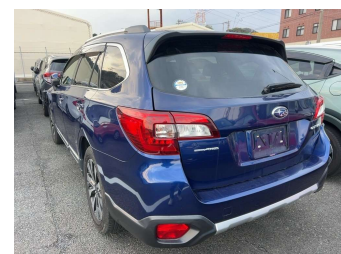

2016 Subaru Outback 2.5i Limited AWD

Purchase Price **\$23,990**
Includes GST
 Excludes on-road costs of \$550

Finance may be available on this vehicle. Ask one of our friendly staff for more information.

Gain peace of mind with Mechanical Breakdown Insurance. **Ask us how.**

Top features
 None Listed

Body Style
Station Wagon

Odometer
67,000 km

Engine
2500 cc, Internal Combustion

Fuel Type
Petrol

Transmission
Automatic