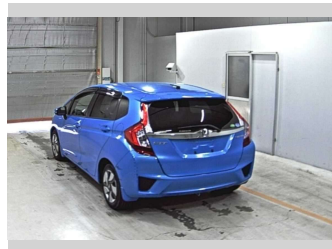

2015 Honda Fit HYBRID L PACKAGE

Purchase Price **\$13,990**

Includes GST
Excludes on-road costs of \$550

Finance may be available on this vehicle. Ask one of our friendly staff for more information.

Gain peace of mind with Mechanical Breakdown Insurance. **Ask us how.**

Top features

» ESC

Body Style
Hatchback

Odometer
92,175 km

Engine
1500 cc, Hybrid

Fuel Type
Electricity

Transmission
Automatic

Wheels
-

VIN
-

Interior
-

Safety
-

Reg No.
-

Ext Colour
Blue

History
-

Seats
-

CO2 Emissions
-