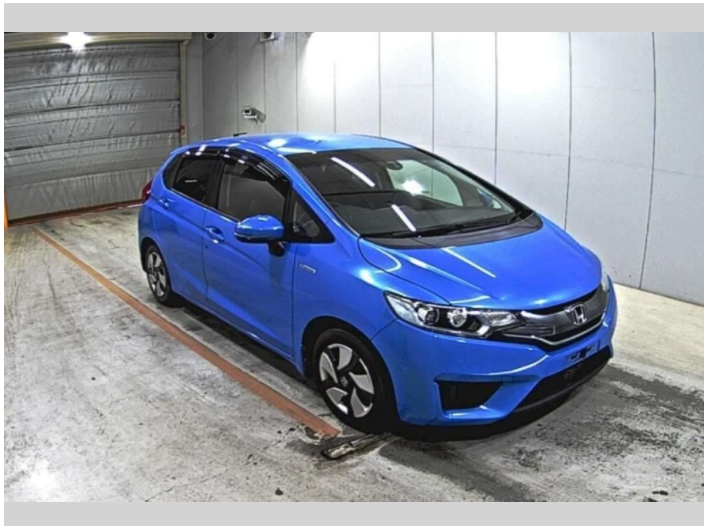

2015 Honda Fit HYBRID L PACKAGE

Purchase Price **\$13,990**

Includes GST
Excludes on-road costs of \$550

Finance may be available on this vehicle. Ask one of our friendly staff for more information.

Gain peace of mind with Mechanical Breakdown Insurance. **Ask us how.**

Top features

» ESC

Body Style
Hatchback

Odometer
92,175 km

Engine
1500 cc, Hybrid

Fuel Type
Electricity

Transmission
Automatic

Wheels
-

VIN
-

Interior
-

Safety
-

Reg No.
-

Ext Colour
Blue

History
-

Seats
-

CO2 Emissions
-