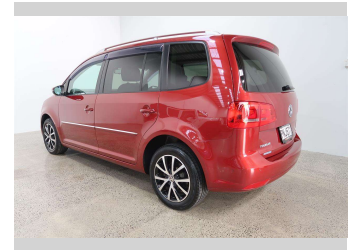

2013 Volkswagen Touran 1.4TSI

Purchase Price **$13,990**
Includes GST, Registration & Licensing

Finance may be available on this vehicle. Ask one of our friendly staff for more information.

Gain peace of mind with Mechanical Breakdown Insurance. **Ask us how.**

1. **Top features**
2. » 7 Seater
   - » ABS Braking
   - » Air Bag x 8
   - » Air Conditioning
   - » Auto Lights
   - » Bluetooth
   - » CD Player
   - » Central Locking
   - » Central Locking
   - » Child seat anchor poin...
   - » Day Time Lighting
   - » Dual Zone Climate Cont...
   - » Electric Mirrors
   - » Electric Mirrors (Retr...
   - » Factory Alloy Wheels
   - » Fog Lights
   - » Paddle Shift
   - » Paddle Shift

Body Style
5 door, Station Wagon

Odometer
66,600 km

Engine
1400 cc, Internal Combustion

Fuel Type
Petrol

Transmission
Automatic, Front Wheel

Wheels
Factory Alloys

VIN
WVGZZZ1TZEW013104

Interior
Grey

Safety

Based on 2023 UCSR rating for 13-20 models

Reg No.
PNJ671

Ext Colour
Red

History
-

Seats
Fabric

CO2 Emissions
★★★★☆
175 grams/km

Energy Economy
★★☆☆☆
Annual fuel cost of $2,940
7.5L per 100km

Cost per year is an estimate based on petrol price of $2.80 per litre and an average distance of 14000 km. Emissions and Energy Economy figures standardised to 3P WLTP.

Stock ID: 4724

Paul Kelly Motor Company - 4WD | Phone 03 365 9204 | Email 85@paulkelly.co.nz
85 Moorhouse Avenue, Addington, Christchurch 8011, New Zealand
www.paulkelly.co.nz