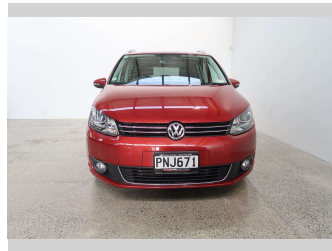

2013 Volkswagen Touran 1.4TSI

Purchase Price **$13,990**
Includes GST, Registration & Licensing

Finance may be available on this vehicle. Ask one of our friendly staff for more information.

Gain peace of mind with Mechanical Breakdown Insurance. **Ask us how.**

1. **Top features**
2. » 7 Seater
   - » ABS Braking
   - » Air Bag x 8
   - » Air Conditioning
   - » Auto Lights
   - » Bluetooth
   - » CD Player
   - » Central Locking
   - » Central Locking
   - » Child seat anchor poin...
   - » Day Time Lighting
   - » Dual Zone Climate Cont...
   - » Electric Mirrors
   - » Electric Mirrors (Retr...
   - » Factory Alloy Wheels
   - » Fog Lights
   - » Paddle Shift
   - » Paddle Shift

Body Style
5 door, Station Wagon

Odometer
66,600 km

Engine
1400 cc, Internal Combustion

Fuel Type
Petrol

Transmission
Automatic, Front Wheel

Wheels
Factory Alloys

VIN
WVGZZZ1TZEW013104

Interior
Grey

Safety

Based on 2023 UCSR rating for 13-20 models

Reg No.
PNJ671

Ext Colour
Red

History
-

Seats
Fabric

CO2 Emissions
★★★★☆
175 grams/km

Energy Economy
★★☆☆☆
Annual fuel cost of $2,940
7.5L per 100km

Cost per year is an estimate based on petrol price of $2.80 per litre and an average distance of 14000 km. Emissions and Energy Economy figures standardised to 3P WLTP.

Stock ID: 4724

Paul Kelly Motor Company - 4WD | Phone 03 365 9204 | Email 85@paulkelly.co.nz
85 Moorhouse Avenue, Addington, Christchurch 8011, New Zealand
www.paulkelly.co.nz