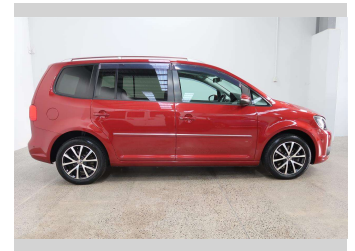

2013 Volkswagen Touran 1.4TSI

Purchase Price **\$13,990**
Includes GST, Registration & Licensing

Finance may be available on this vehicle. Ask one of our friendly staff for more information.

Gain peace of mind with Mechanical Breakdown Insurance. **Ask us how.**

- Top features**
- » 7 Seater
 - » ABS Braking
 - » Air Bag x 8
 - » Air Conditioning
 - » Auto Lights
 - » Bluetooth
 - » CD Player
 - » Central Locking
 - » Central Locking
 - » Child seat anchor poin...
 - » Day Time Lighting
 - » Dual Zone Climate Cont...
 - » Electric Mirrors
 - » Electric Mirrors (Retr...
 - » Factory Alloy Wheels
 - » Fog Lights
 - » Paddle Shift
 - » Paddle Shift

Body Style
5 door, Station Wagon

Odometer
66,600 km

Engine
1400 cc, Internal Combustion

Fuel Type
Petrol

Transmission
Automatic, Front Wheel

Wheels
Factory Alloys

VIN
WVGZZZ1TZEW013104

Interior
Grey