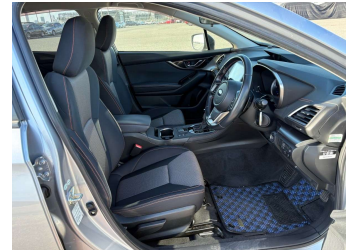

2017 Subaru XV 2.0i-L eyesight

Purchase Price **\$21,990**

Includes GST
Excludes on-road costs of \$550

Finance may be available on this vehicle. Ask one of our friendly staff for more information.

Gain peace of mind with Mechanical Breakdown Insurance. **Ask us how.**

Top features

- » ESC

Body Style
SUV

Odometer
70,127 km

Engine
2000 cc, Internal Combustion

Fuel Type
Petrol

Transmission
Automatic

Wheels
-

VIN
-

Interior
Grey, Cloth

Safety
-

Reg No.
-

Ext Colour
Silver

History
-

Seats
-

CO2 Emissions
-