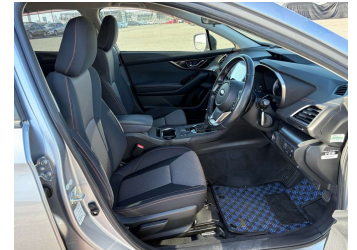

2017 Subaru XV 2.0i-L eyesight

Purchase Price **\$21,990**

Includes GST
Excludes on-road costs of \$550

Finance may be available on this vehicle. Ask one of our friendly staff for more information.

Gain peace of mind with Mechanical Breakdown Insurance. **Ask us how.**

VIN
-

Interior
Grey, Cloth

Safety
-

Reg No.
-

Ext Colour
Silver

History
-

Seats
-

CO2 Emissions
-