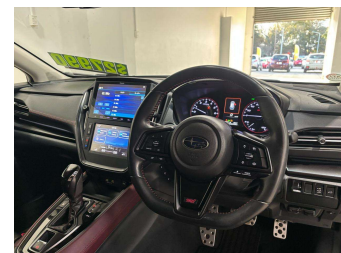

2021 Subaru Levorg STi Sport

Purchase Price **\$27,990**
Includes GST
Excludes on-road costs of \$550

Finance may be available on this vehicle. Ask one of our friendly staff for more information.

Gain peace of mind with Mechanical Breakdown Insurance. **Ask us how.**

Top features
None Listed

Body Style
Station Wagon

Odometer
105,005 km

Engine
1800 cc, Internal Combustion

Fuel Type
Petrol

Transmission
Automatic

Wheels
-

VIN
7AT0GF22X26021924

Interior
-

Safety

Based on 2025 VSRR rating

Reg No.
-

Ext Colour
Grey

History
-

Seats
5 seats

CO2 Emissions
★★★★☆
171 grams/km