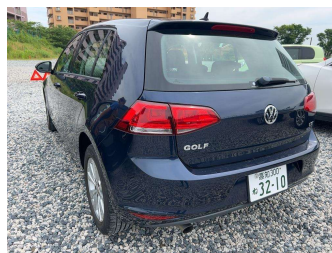

2014 VW Golf TSI COMFORT LINE

Purchase Price **\$16,990**

Includes GST
Excludes on-road costs of \$550

Finance may be available on this vehicle. Ask one of our friendly staff for more information.

Gain peace of mind with Mechanical Breakdown Insurance. **Ask us how.**

Top features

None Listed

Body Style
5 door, Hatchback

Odometer
18,560 km

Engine
1200 cc, Internal Combustion

Fuel Type
Petrol

Transmission
Automatic

Wheels
-