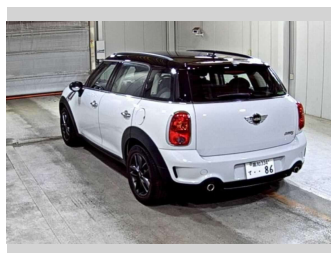

2012 BMW MINI COOPER S Crossover

Purchase Price **\$14,990**

Includes GST
Excludes on-road costs of \$550

Finance may be available on this vehicle. Ask one of our friendly staff for more information.

Gain peace of mind with Mechanical Breakdown Insurance. **Ask us how.**

Top features

- » ESC

Body Style
5 door, Hatchback

Odometer
81,625 km

Engine
1600 cc, Internal Combustion

Fuel Type
Petrol

Transmission
Automatic

Wheels
-