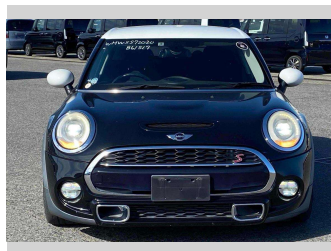

2015 Mini Cooper S

Purchase Price

\$15,990

Includes GST
Excludes on-road costs of \$550

Finance may be available on this vehicle. Ask one of our friendly staff for more information.

Gain peace of mind with Mechanical Breakdown Insurance. **Ask us how.**

Top features

- » Air Con
- » Auto Lights
- » CD Player
- » Cruise Control
- » ESC
- » Paddle Shift
- » Smart Key

Body Style

5 door, Hatchback

Odometer

82,381 km

Engine

2000 cc, Internal Combustion