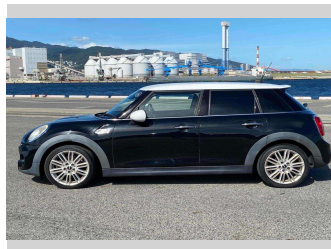

2015 Mini Cooper S

Purchase Price

$15,990

Includes GST
Excludes on-road costs of $550

Finance may be available on this vehicle. Ask one of our friendly staff for more information.

Gain peace of mind with Mechanical Breakdown Insurance. **Ask us how.**

Top features

- » Air Con
- » Auto Lights
- » CD Player
- » Cruise Control
- » ESC
- » Paddle Shift
- » Smart Key

Body Style

5 door, Hatchback

Odometer

82,381 km

Engine

2000 cc, Internal Combustion

Fuel Type

Petrol

Transmission

Automatic, Front Wheel

Wheels

-

VIN

WMWXS720202B61517

Interior

Black

Safety

-

Reg No.

-

Ext Colour

Black

History

-

Seats

5 seats, Cloth

CO2 Emissions

-

Energy Economy

-

Stock ID: 4922

Paul Kelly Motor Company | Phone 03 377 8500 | Email 30@paulkelly.co.nz
30 Moorhouse Avenue, Addington, Christchurch 8011
www.paulkelly.co.nz