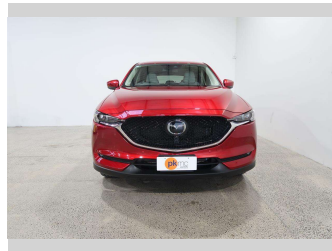

2018 Mazda CX-5 25S L PACK

Purchase Price **\$31,990**

Includes GST
Excludes on-road costs of \$550

Finance may be available on this vehicle. Ask one of our friendly staff for more information.

Gain peace of mind with Mechanical Breakdown Insurance. **Ask us how.**

- Top features**
- » Air Bag x 6
 - » Air Conditioning
 - » Anti Lock Braking Syst...
 - » Bluetooth
 - » CD Player
 - » Central Locking
 - » Child seat anchor poin...
 - » Cruise Control
 - » Dual Zone Climate Cont...
 - » Electric Mirrors (Retr...
 - » Factory Alloy Wheels
 - » Heated Seats
 - » Leather Trim
 - » Parking Sensors
 - » Power Steer
 - » Power Windows
 - » Push Button Start
 - » Radio

Body Style
5 door, SUV

Odometer
16,100 km

Engine
2500 cc

Fuel Type
Petrol

Transmission
Automatic

Wheels
-

VIN
7AT0C144X24203655

Interior
White