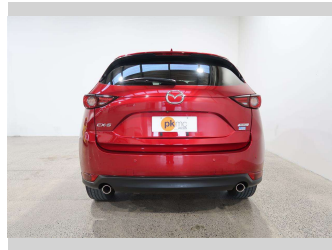

2018 Mazda CX-5 25S L PACK

Purchase Price **\$31,990**

Includes GST
Excludes on-road costs of \$550

Finance may be available on this vehicle. Ask one of our friendly staff for more information.

Gain peace of mind with Mechanical Breakdown Insurance. **Ask us how.**

- Top features**
- » Air Bag x 6
 - » Air Conditioning
 - » Anti Lock Braking Syst...
 - » Bluetooth
 - » CD Player
 - » Central Locking
 - » Child seat anchor poin...
 - » Cruise Control
 - » Dual Zone Climate Cont...
 - » Electric Mirrors (Retr...
 - » Factory Alloy Wheels
 - » Heated Seats
 - » Leather Trim
 - » Parking Sensors
 - » Power Steer
 - » Power Windows
 - » Push Button Start
 - » Radio

Body Style
5 door, SUV

Odometer
16,100 km

Engine
2500 cc

Fuel Type
Petrol

Transmission
Automatic

Wheels
-

VIN
7AT0C144X24203655

Interior
White

Seats

5 seats, Leather

CO2 Emissions

★★★★☆

168 grams/km

Energy Economy

★★★☆☆

**Annual fuel cost of \$2,820
7.2L per 100km**