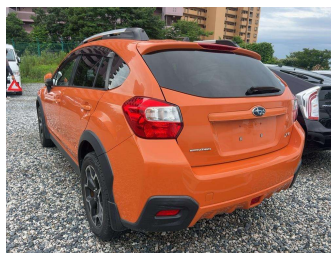

2013 Subaru XV 2.0I-L 4WD

Purchase Price **\$13,990**

Includes GST
Excludes on-road costs of \$550

Finance may be available on this vehicle. Ask one of our friendly staff for more information.

Gain peace of mind with Mechanical Breakdown Insurance. **Ask us how.**

Top features

None Listed

Body Style
5 door, Station Wagon

Odometer
102,605 km

Engine
2000 cc, Internal Combustion

Fuel Type
Petrol

Transmission
Automatic, 4WD

Wheels
-

VIN
-

Interior
Grey

Safety
-

Reg No.
-

Ext Colour
Orange

History
-

Seats
Fabric

CO2 Emissions
-