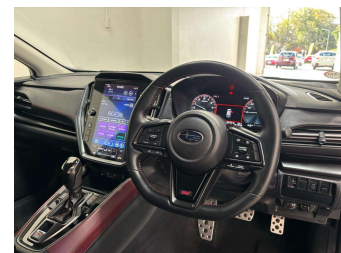

2021 Subaru Levorg STI SPORT EX AWD 4WD

Purchase Price **\$32,990**
Includes GST
Excludes on-road costs of \$550

Finance may be available on this vehicle. Ask one of our friendly staff for more information.

Gain peace of mind with Mechanical Breakdown Insurance. **Ask us how.**

Top features
None Listed

Body Style
Station Wagon

Odometer
72,051 km

Engine
1800 cc, Internal Combustion

Fuel Type
Petrol

Transmission
Automatic, All Wheel Drive