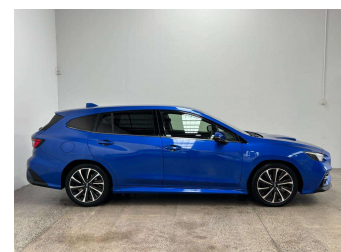

2021 Subaru Levorg STI SPORT EX AWD 4WD

Purchase Price **\$32,990**
Includes GST
Excludes on-road costs of \$550

Finance may be available on this vehicle. Ask one of our friendly staff for more information.

Gain peace of mind with Mechanical Breakdown Insurance. **Ask us how.**

Top features
None Listed

Body Style
Station Wagon

Odometer
72,051 km

Engine
1800 cc, Internal Combustion

Fuel Type
Petrol

Transmission
Automatic, All Wheel Drive

Wheels
-

VIN
7AT0GF22X26021420

Interior
-

Safety

Based on 2025 VSRR rating

Reg No.
-

Ext Colour
Blue

History
-