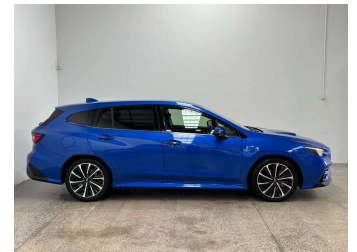

2021 Subaru Levorg STI SPORT EX AWD 4WD

Purchase Price **\$32,990**
Includes GST
 Excludes on-road costs of \$550

Finance may be available on this vehicle. Ask one of our friendly staff for more information.

Gain peace of mind with Mechanical Breakdown Insurance. **Ask us how.**

Top features
 None Listed

Body Style
Station Wagon

Odometer
72,051 km

Engine
1800 cc, Internal Combustion

Fuel Type
Petrol

Transmission
Automatic, All Wheel Drive

Wheels
 -

VIN
7AT0GF22X26021420

Interior
 -

Safety

 Based on 2025 VSRR rating

Reg No.
 -

Ext Colour
Blue

History
 -