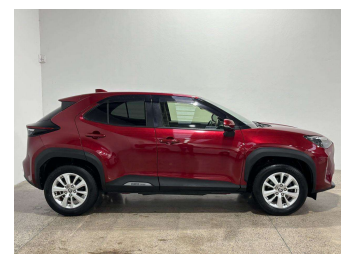

# 2020 Toyota YARIS CROSS HYBRID G

**Purchase Price** **\$27,990**  
Includes GST  
 Excludes on-road costs of \$550

Finance may be available on this vehicle. Ask one of our friendly staff for more information.

Gain peace of mind with Mechanical Breakdown Insurance. **Ask us how.**

**Top features**

- » ESC

Body Style  
**SUV**

Odometer  
**75,721 km**

Engine  
**1500 cc**

Fuel Type  
**Hybrid**

Transmission  
**Automatic**