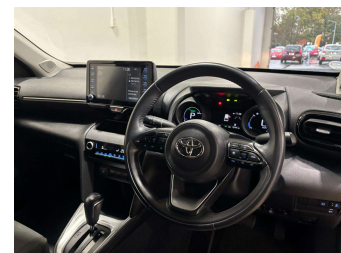

# 2020 Toyota YARIS CROSS HYBRID G

**Purchase Price** **\$27,990**  
Includes GST  
 Excludes on-road costs of \$550

Finance may be available on this vehicle. Ask one of our friendly staff for more information.

Gain peace of mind with Mechanical Breakdown Insurance. **Ask us how.**

**Top features**

- » ESC

Body Style  
**SUV**

Odometer  
**75,721 km**

Engine  
**1500 cc**

Fuel Type  
**Hybrid**

Transmission  
**Automatic**