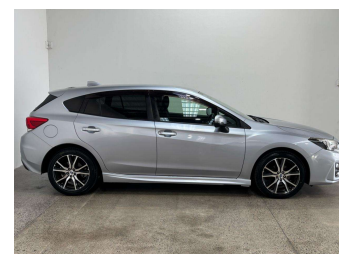

2017 Subaru Impreza 2.0i SPORT

Purchase Price **\$19,990**
Includes GST
 Excludes on-road costs of \$550

Finance may be available on this vehicle. Ask one of our friendly staff for more information.

Gain peace of mind with Mechanical Breakdown Insurance. **Ask us how.**

Top features
 None Listed

Body Style
Hatchback

Odometer
16,000 km

Engine
2000 cc, Internal Combustion

Fuel Type
Petrol

Transmission
Automatic

Wheels
 -

VIN
7AT0GF09X26004450

Interior
 -

Safety

 Based on 2025 UCSR rating for 16-23 models

Reg No.
 -

Ext Colour
Silver

History
 -

Seats
 -

CO2 Emissions
★★★★☆
157 grams/km