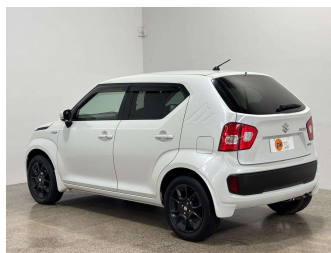

# 2017 Suzuki Ignis HYBRID MX

**Purchase Price** **\$13,990**  
Includes GST  
 Excludes on-road costs of \$550

Finance may be available on this vehicle. Ask one of our friendly staff for more information.

Gain peace of mind with Mechanical Breakdown Insurance. **Ask us how.**

**Top features**  
 None Listed

Body Style  
**Hatchback**

Odometer  
**73,795 km**

Engine  
**1200 cc, Hybrid**

Fuel Type  
**Electricity**

Transmission  
**Automatic**

Wheels  
 -

VIN  
**7AT0GKDTX25133500**

Interior  
 -

Safety  
  
 Based on 2025 VSRR rating

Reg No.  
 -

Ext Colour  
**Pearl**

History  
 -