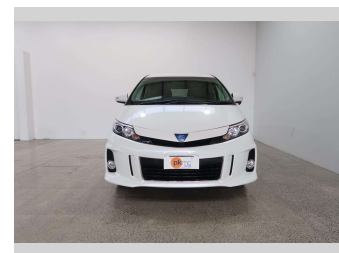

2014 Toyota Estima AERAS HYBR

Purchase Price

\$26,990

Includes GST
Excludes on-road costs of \$550

Finance may be available on this vehicle. Ask one of our friendly staff for more information.

Gain peace of mind with Mechanical Breakdown Insurance. **Ask us how.**

Body Style

5 door, Station Wagon

Odometer

96,210 km

Engine

2400 cc, Hybrid

Fuel Type

Petrol