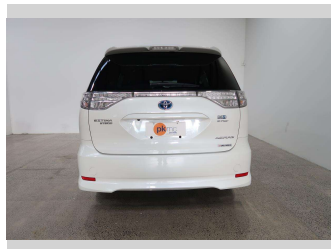

2014 Toyota Estima AERAS HYBR

Purchase Price

\$26,990

Includes GST
Excludes on-road costs of \$550

Finance may be available on this vehicle. Ask one of our friendly staff for more information.

Gain peace of mind with Mechanical Breakdown Insurance. **Ask us how.**

Top features

- » 16 Valve
- » 4 Wheel Drive
- » 7 Seater
- » Air Conditioning
- » Alloy Wheels
- » Anti Lock Braking Syst...
- » CD Player
- » Central Locking
- » Central Locking
- » Child seat anchor poin...
- » Climate Control
- » Cruise Control
- » Electric Mirrors (Retr...
- » Factory Alloy Wheels
- » Fog Lights
- » Power Steer
- » Power Windows
- » Radio

Body Style

5 door, Station Wagon

Odometer

96,210 km

Engine

2400 cc, Hybrid

Fuel Type

Petrol