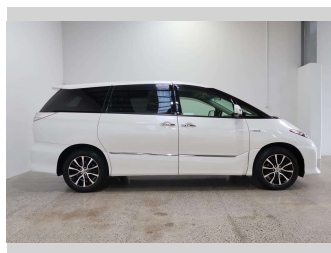

2014 Toyota Estima AERAS HYBR

Purchase Price

\$26,990

Includes GST
Excludes on-road costs of \$550

Finance may be available on this vehicle. Ask one of our friendly staff for more information.

Gain peace of mind with Mechanical Breakdown Insurance. **Ask us how.**

Body Style

5 door, Station Wagon

Odometer

96,210 km

Engine

2400 cc, Hybrid

Fuel Type

Petrol