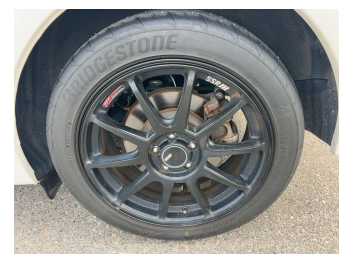

2017 Subaru Impreza 2.0I-S AWD

Purchase Price **\$17,990**

Includes GST
Excludes on-road costs of \$550

Finance may be available on this vehicle. Ask one of our friendly staff for more information.

Gain peace of mind with Mechanical Breakdown Insurance. **Ask us how.**

Top features

None Listed

Body Style
Hatchback

Odometer
79,000 km

Engine
2000 cc, Internal Combustion

Fuel Type
Petrol

Transmission
Automatic

Wheels
-

VIN
-

Interior
-

Safety
-

Reg No.
-

Ext Colour
White

History
-

Seats
-

CO2 Emissions
-