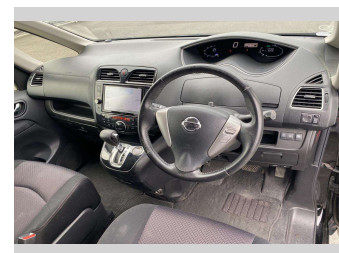

2013 Nissan Serena HIGHWAY STAR S HV V

Purchase Price **\$11,990**

Includes GST
Excludes on-road costs of \$550

Finance may be available on this vehicle. Ask one of our friendly staff for more information.

Gain peace of mind with Mechanical Breakdown Insurance. **Ask us how.**

- Top features**
- » Air Con
 - » Auto Lights
 - » CD Player
 - » Cruise Control
 - » ESC
 - » Radio
 - » Smart Key

Body Style
5 door, People Movers

Odometer
119,783 km

Engine
2000 cc, Hybrid

Fuel Type
Hybrid

Transmission
Automatic

Wheels
-

VIN
-

Interior
Black

Safety
-

Reg No.

-

Ext Colour
Black

History

-

Seats
8 seats, Cloth

CO2 Emissions

-