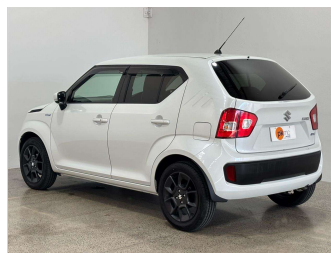

# 2017 Suzuki Ignis HYBRID MX

**Purchase Price** **\$14,990**  
Includes GST  
 Excludes on-road costs of \$550

Finance may be available on this vehicle. Ask one of our friendly staff for more information.

Gain peace of mind with Mechanical Breakdown Insurance. **Ask us how.**

**Top features**  
 None Listed

Body Style  
**Hatchback**

Odometer  
**64,000 km**

Engine  
**1200 cc, Hybrid**

Fuel Type  
**Petrol**

Transmission  
**Automatic**

Wheels  
 -

VIN  
**7AT0GKDTX26129412**

Interior  
 -

Safety  
  
 Based on 2025 VSRR rating

Reg No.  
 -

Ext Colour  
**Pearl**

History  
 -