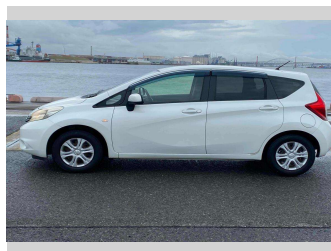

# 2014 Nissan Note X DIG-S EB Package

Purchase Price

**\$8,990**

Includes GST  
Excludes on-road costs of \$550

Finance may be available on this vehicle. Ask one of our friendly staff for more information.