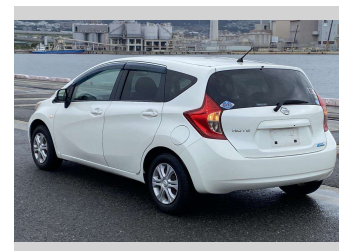

# 2014 Nissan Note X DIG-S EB Package

Purchase Price

**\$8,990**

Includes GST  
Excludes on-road costs of \$550

Finance may be available on this vehicle. Ask one of our friendly staff for more information.

## Top features

- » Air Con
- » CD Player
- » ESC
- » Smart Key

Body Style

**5 door, Hatchback**

Odometer

**121,062 km**

Engine

**1200 cc, Internal Combustion**