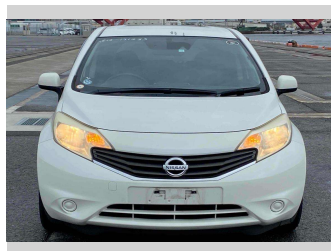

# 2014 Nissan Note X DIG-S EB Package

Purchase Price

**\$8,990**

Includes GST  
Excludes on-road costs of \$550

Finance may be available on this vehicle. Ask one of our friendly staff for more information.

## Top features

- » Air Con
- » CD Player
- » ESC
- » Smart Key

Body Style

**5 door, Hatchback**

Odometer

**121,062 km**

Engine

**1200 cc, Internal Combustion**