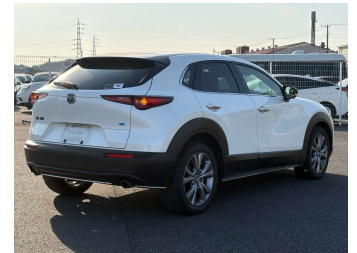

# 2020 Mazda CX-30 20S L PKG

Purchase Price

**\$26,990**

Includes GST  
Excludes on-road costs of \$550

Finance may be available on this vehicle. Ask one of our friendly staff for more information.

Gain peace of mind with Mechanical Breakdown Insurance. **Ask us how.**

## Top features

» ESC

Body Style

**SUV**

Odometer

**73,584 km**

Engine

**2000 cc, Internal Combustion**