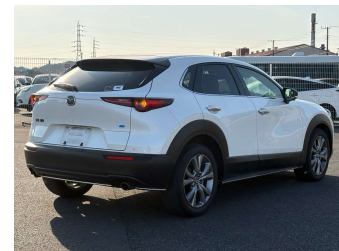

# 2020 Mazda CX-30 20S L PKG

**Purchase Price** **\$26,990**

Includes GST  
Excludes on-road costs of \$550

Finance may be available on this vehicle. Ask one of our friendly staff for more information.

Gain peace of mind with Mechanical Breakdown Insurance. **Ask us how.**

**Top features**

» ESC

Body Style  
**SUV**

Odometer  
**73,584 km**

Engine  
**2000 cc, Internal Combustion**

Fuel Type  
**Petrol**

Transmission  
**Automatic**

Wheels  
-

VIN  
-

Interior  
**Black, Leather**

Safety  
-

Reg No.  
-

Ext Colour  
**White**

History  
-

Seats  
-

CO2 Emissions  
-