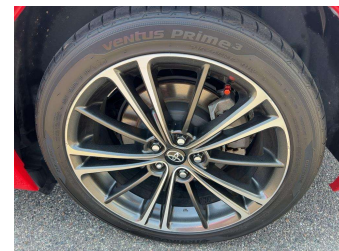

2015 Toyota 86 GT

Purchase Price **\$22,990**

Includes GST
Excludes on-road costs of \$550

Finance may be available on this vehicle. Ask one of our friendly staff for more information.

Gain peace of mind with Mechanical Breakdown Insurance. **Ask us how.**

Top features

None Listed

Body Style
2 door, Coupe

Odometer
97,582 km

Engine
2000 cc, Internal Combustion

Fuel Type
Petrol

Transmission
Automatic

Wheels
-