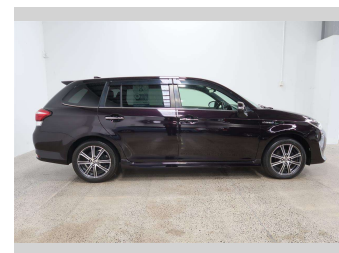

2017 Toyota Corolla Fielder WXB

Purchase Price **\$17,990**

Includes GST
Excludes on-road costs of \$550

Finance may be available on this vehicle. Ask one of our friendly staff for more information.

Gain peace of mind with Mechanical Breakdown Insurance. **Ask us how.**

Body Style
5 door, Station Wagon

Odometer
67,825 km

Engine
1500 cc

Fuel Type
Hybrid

Transmission
Automatic

Wheels
-

VIN
7AT0H607X23049902

Interior
-