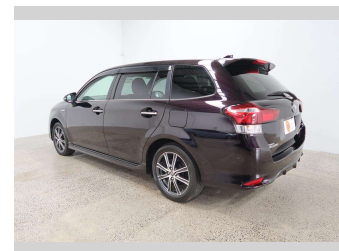

2017 Toyota Corolla Fielder WXB

Purchase Price **\$17,990**

Includes GST
Excludes on-road costs of \$550

Finance may be available on this vehicle. Ask one of our friendly staff for more information.

Gain peace of mind with Mechanical Breakdown Insurance. **Ask us how.**

Body Style
5 door, Station Wagon

Odometer
67,825 km

Engine
1500 cc

Fuel Type
Hybrid

Transmission
Automatic

Wheels
-

VIN
7AT0H607X23049902

Interior
-