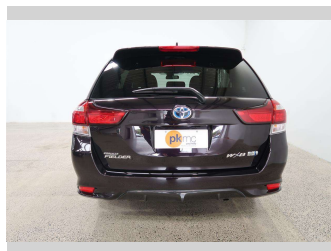

2017 Toyota Corolla Fielder WXB

Purchase Price **\$17,990**

Includes GST
Excludes on-road costs of \$550

Finance may be available on this vehicle. Ask one of our friendly staff for more information.

Gain peace of mind with Mechanical Breakdown Insurance. **Ask us how.**

Body Style
5 door, Station Wagon

Odometer
67,825 km

Engine
1500 cc

Fuel Type
Hybrid

Transmission
Automatic

Wheels
-

VIN
7AT0H607X23049902

Interior
-