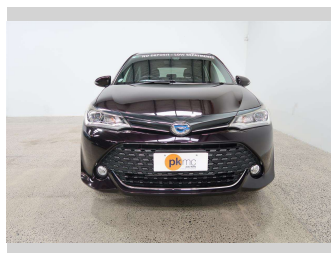

2017 Toyota Corolla Fielder WXB

Purchase Price **\$17,990**

Includes GST
Excludes on-road costs of \$550

Finance may be available on this vehicle. Ask one of our friendly staff for more information.

Gain peace of mind with Mechanical Breakdown Insurance. **Ask us how.**

Body Style
5 door, Station Wagon

Odometer
67,825 km

Engine
1500 cc

Fuel Type
Hybrid

Transmission
Automatic

Wheels
-

VIN
7AT0H607X23049902

Interior
-