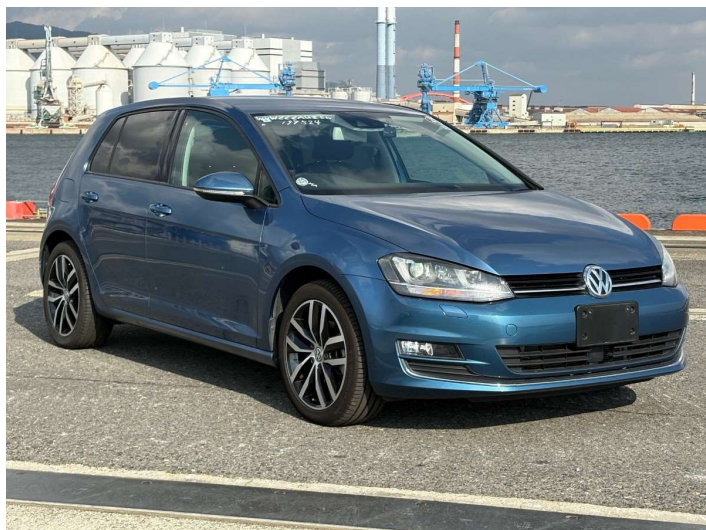

# 2014 Volkswagen Golf TSI Highline

Purchase Price

**\$17,990**

Includes GST  
Excludes on-road costs of \$550

Finance may be available on this vehicle. Ask one of our friendly staff for more information.

## Top features

» ESC

Body Style

**Hatchback**

Odometer

**39,870 km**

Engine

**1400 cc, Internal Combustion**