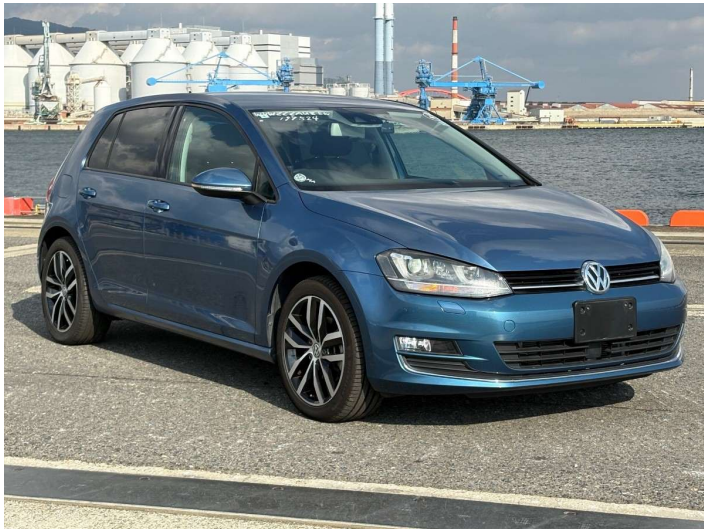

2014 Volkswagen Golf TSI Highline

Purchase Price

\$17,990

Includes GST
Excludes on-road costs of \$550

Finance may be available on this vehicle. Ask one of our friendly staff for more information.

Gain peace of mind with Mechanical Breakdown Insurance. **Ask us how.**

Top features

» ESC

Body Style

Hatchback

Odometer

39,870 km

Engine

1400 cc, Internal Combustion

Fuel Type

Petrol

Transmission

Automatic

Wheels

-

VIN

WVWZZZAUZEW197524