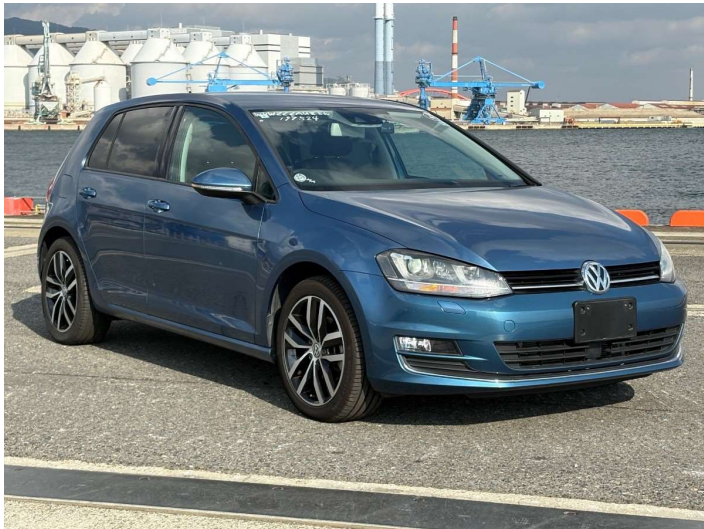

2014 Volkswagen Golf TSI Highline

Purchase Price

\$17,990

Includes GST
Excludes on-road costs of \$550

Finance may be available on this vehicle. Ask one of our friendly staff for more information.

Gain peace of mind with Mechanical Breakdown Insurance. **Ask us how.**

Top features

» ESC

Body Style

Hatchback

Odometer

39,870 km

Engine

1400 cc, Internal Combustion

Fuel Type

Petrol

Transmission

Automatic

Wheels

-

VIN

-