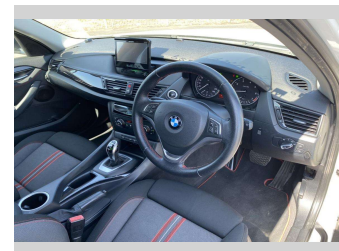

2014 BMW X1 xDRIVE 20i SPORTS

Purchase Price **\$15,990**
Includes GST
Excludes on-road costs of \$550

Finance may be available on this vehicle. Ask one of our friendly staff for more information.

Gain peace of mind with Mechanical Breakdown Insurance. **Ask us how.**

Top features

- » Air Con
- » Auto Lights
- » CD Player
- » ESC
- » Radio
- » Smart Key

Body Style
5 door, SUV / 4x4

Odometer
75,806 km

Engine
2000 cc, Internal Combustion

Fuel Type
Petrol

Transmission
Automatic, 4WD