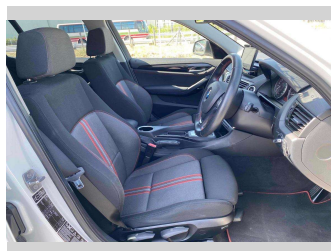

2014 BMW X1 xDRIVE 20i SPORTS

Purchase Price **$15,990**
Includes GST
Excludes on-road costs of $550

Finance may be available on this vehicle. Ask one of our friendly staff for more information.

Gain peace of mind with Mechanical Breakdown Insurance. **Ask us how.**

Top features

- » Air Con
- » Auto Lights
- » CD Player
- » ESC
- » Radio
- » Smart Key

Body Style
5 door, SUV / 4x4

Odometer
75,806 km

Engine
2000 cc, Internal Combustion

Fuel Type
Petrol

Transmission
Automatic, 4WD

Wheels
-

VIN
WBAVM92000VT59389

Interior
Black

Safety
-

Reg No.
-

Ext Colour
White

History
-

Seats
5 seats, Cloth

CO2 Emissions
-

Energy Economy
-

Stock ID: 4834

Paul Kelly Motor Company | Phone 03 377 8500 | Email 30@paulkelly.co.nz
30 Moorhouse Avenue, Addington, Christchurch 8011
www.paulkelly.co.nz