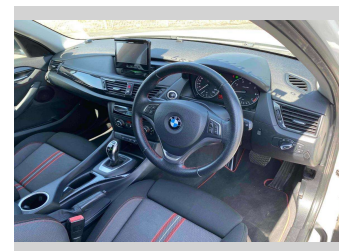

2014 BMW X1 xDRIVE 20i SPORTS

Purchase Price **\$15,990**
Includes GST
Excludes on-road costs of \$550

Finance may be available on this vehicle. Ask one of our friendly staff for more information.

Gain peace of mind with Mechanical Breakdown Insurance. **Ask us how.**

Top features

- » Air Con
- » Auto Lights
- » CD Player
- » ESC
- » Radio
- » Smart Key

Body Style
5 door, SUV / 4x4

Odometer
75,806 km

Engine
2000 cc, Internal Combustion

Fuel Type
Petrol

Transmission
Automatic, 4WD