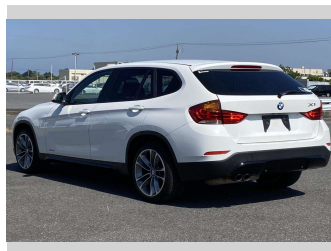

2014 BMW X1 xDRIVE 20i SPORTS

Purchase Price **\$15,990**
Includes GST
Excludes on-road costs of \$550

Finance may be available on this vehicle. Ask one of our friendly staff for more information.

Gain peace of mind with Mechanical Breakdown Insurance. **Ask us how.**

Top features

- » Air Con
- » Auto Lights
- » CD Player
- » ESC
- » Radio
- » Smart Key

Body Style
5 door, SUV / 4x4

Odometer
75,806 km

Engine
2000 cc, Internal Combustion

Fuel Type
Petrol

Transmission
Automatic, 4WD

Wheels
-

VIN
WBAVM92000VT59389

Interior
Black

Safety
-

Reg No.
-

Ext Colour
White

History
-

Seats
5 seats, Cloth