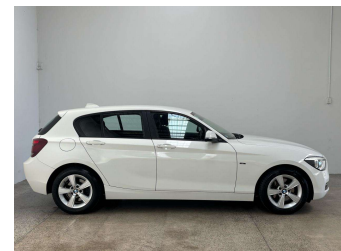

2013 BMW 116I

Purchase Price **\$12,990**
Includes GST
 Excludes on-road costs of \$550

Finance may be available on this vehicle. Ask one of our friendly staff for more information.

Gain peace of mind with Mechanical Breakdown Insurance. **Ask us how.**

Top features
 None Listed

Body Style
Hatchback

Odometer
63,289 km

Engine
1600 cc, Internal Combustion

Fuel Type
Petrol

Transmission
Automatic

Wheels
 -

VIN
WBA1A12090VV26440

Interior
 -

Safety

 Based on 2025 UCSR rating for 11-19 models

Reg No.
 -

Ext Colour
White

History
 -

Seats
 -

CO2 Emissions
★★★★☆
160 grams/km