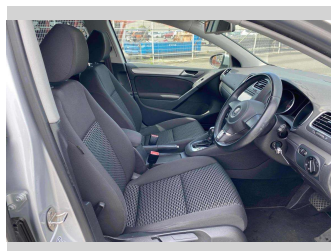

2013 Volkswagen Golf 1.2TSI

Purchase Price

$11,990

Includes GST
Excludes on-road costs of $550

Finance may be available on this vehicle. Ask one of our friendly staff for more information.

Gain peace of mind with Mechanical Breakdown Insurance. **Ask us how.**

Top features

- » Auto Lights
- » CD Player
- » ESC
- » Radio

Body Style

5 door, Hatchback

Odometer

74,270 km

Engine

1200 cc, Internal Combustion

Fuel Type

Petrol

Transmission

Automatic, Front Wheel

Wheels

-

VIN

WVWZZZ1KZDW098932

Interior

Charcoal

Safety

-

Reg No.

-

Ext Colour

Silver

History

-

Seats

5 seats, Cloth

CO2 Emissions

-

Energy Economy

-

Stock ID: 4703

Paul Kelly Motor Company | Phone 03 377 8500 | Email 30@paulkelly.co.nz
30 Moorhouse Avenue, Addington, Christchurch 8011
www.paulkelly.co.nz